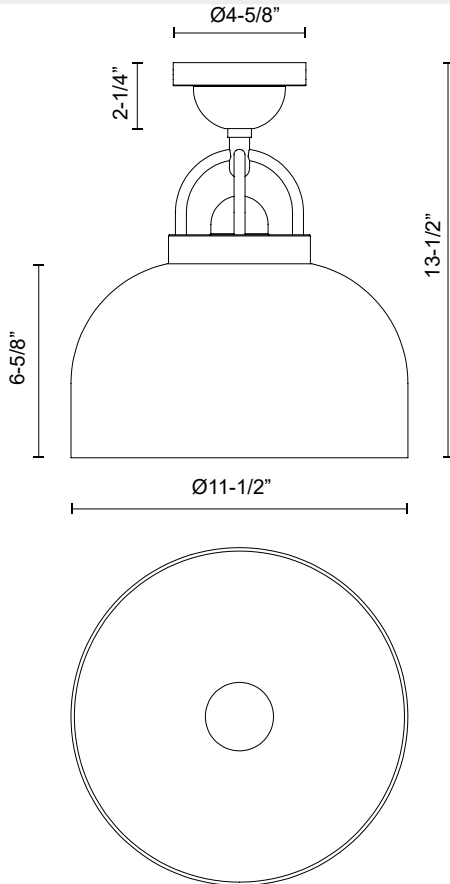

alora mood

P. 1.855.855.8926

CANADA: 19054 28TH Avenue Surrey - BC V3Z 6M3

USA: 3035 E. Lone Mountain Rd - Las Vegas, NV, 89081

LANCASTER SF461101

FIXTURE DIMENSIONS	D11-1/2" x H13-1/2"
GLASS DETAILS	Clear Glass
LAMP TYPE	E26
WATTAGE	1 x 60W
MAX WATTAGE	60W
BULB QTY	1
BULBS INCLUDED	No
VOLTAGE	120V
MATERIAL	Steel
LOCATION	Dry
CANOPY DIMENSIONS	D4-5/8" x H2-1/4"
BRAND	Alora Mood

[D - Diameter, L - Length, W - Width, H - Height, E - Extension]

AVAILABLE FINISHES:

SF461101AG
Aged Gold

SF461101CH
Chrome

SF461101MB
Matte Black

*For complete warranty terms, please visit: www.aloralighting.com/warranty