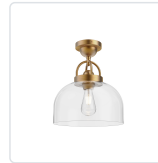

alora mood

P. 1.855.855.8926

CANADA: 19054 28TH Avenue Surrey - BC V3Z 6M3

USA: 3035 E. Lone Mountain Rd - Las Vegas, NV, 89081

LANCASTER SF461101

FIXTURE DIMENSIONS	D11-1/2" x H13-1/2"
GLASS DETAILS	Clear Glass
LAMP TYPE	E26
WATTAGE	1 x 60W
MAX WATTAGE	60W
BULB QTY	1
BULBS INCLUDED	No
VOLTAGE	120V
MATERIAL	Steel
LOCATION	Dry
CANOPY DIMENSIONS	D4-5/8" x H2-1/4"
BRAND	Alora Mood

[D - Diameter, L - Length, W - Width, H - Height, E - Extension]

AVAILABLE FINISHES:

SF461101AG
Aged Gold

SF461101CH
Chrome

SF461101MB
Matte Black

*For complete warranty terms, please visit: www.aloralighting.com/warranty